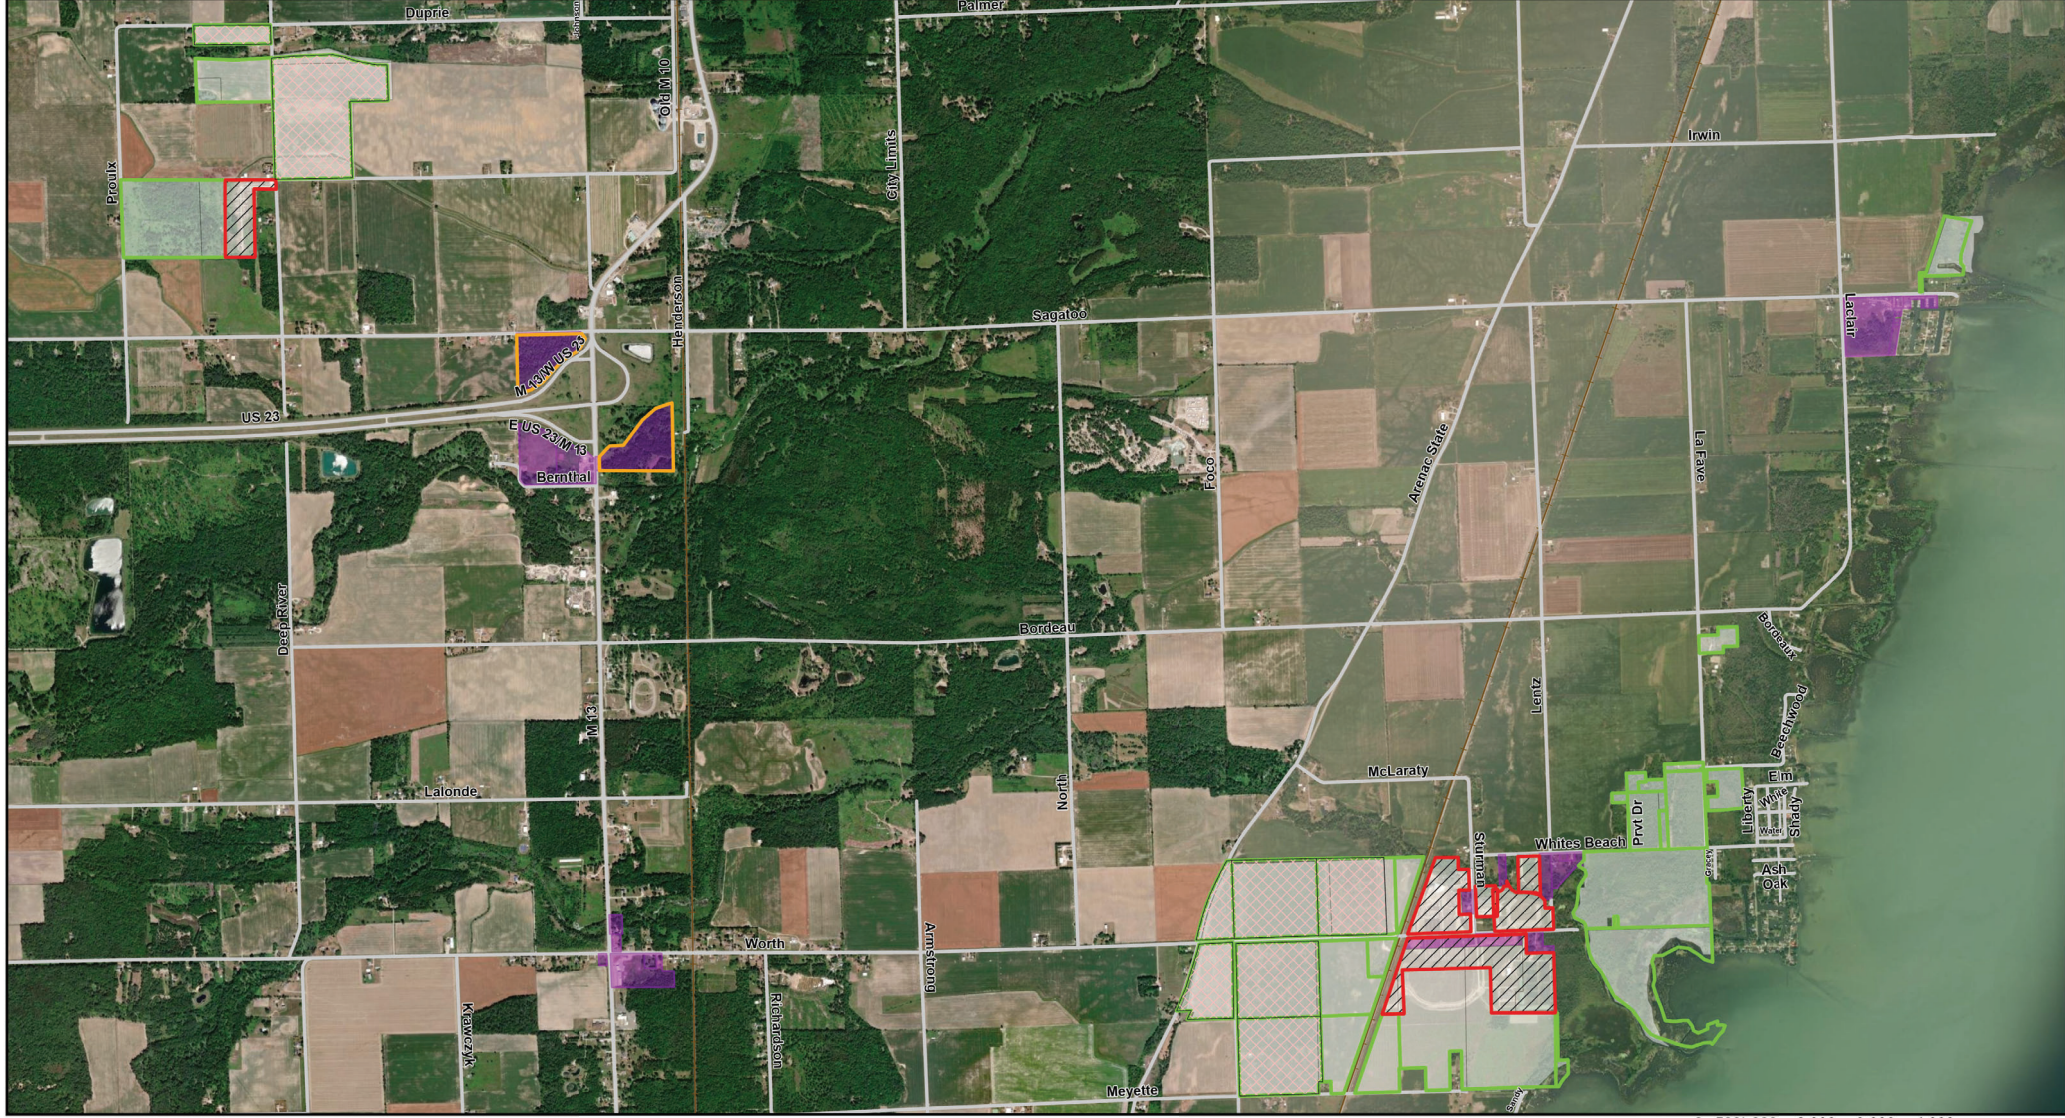

EXHIBIT E – Arenac County Open Lands Bow Season

Legend

Zone	Bow	MI Permit	Farm Leased
	No Hunting	Non Trust	Land In Trust (*Permission required until harvest)

Deer Season 2023 (Sept.4th- Oct.31st) SCIT Members Hunting Areas Saganing

Source: SCIT_Data 2023